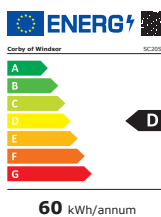

Specification

Black and white
11.70kg
20L
58W
R600a refrigerant (Non-ammonia coolant)
50mm ventilation gap required
Insulation: Cyclopentane